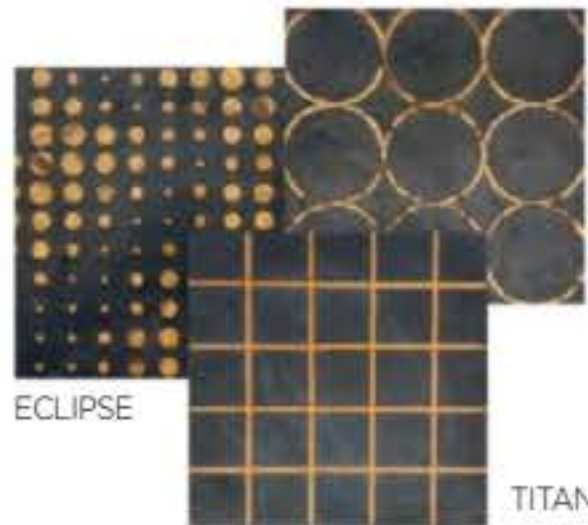

'HONEY COMB' ROSSO ALICANTE TILE FROM THE CLASSICAL COLLECTION, **PIETRA 1556**

'ECLIPSE', 'LUNAR' AND 'TITAN' INLAY STONE FROM THE LUSSO COLLECTION, **TOPSTONA**

'PRADA' SINGLE-LEVER MIXER FROM THE FRENCH COLLECTION, **SOMANY CERAMICS**