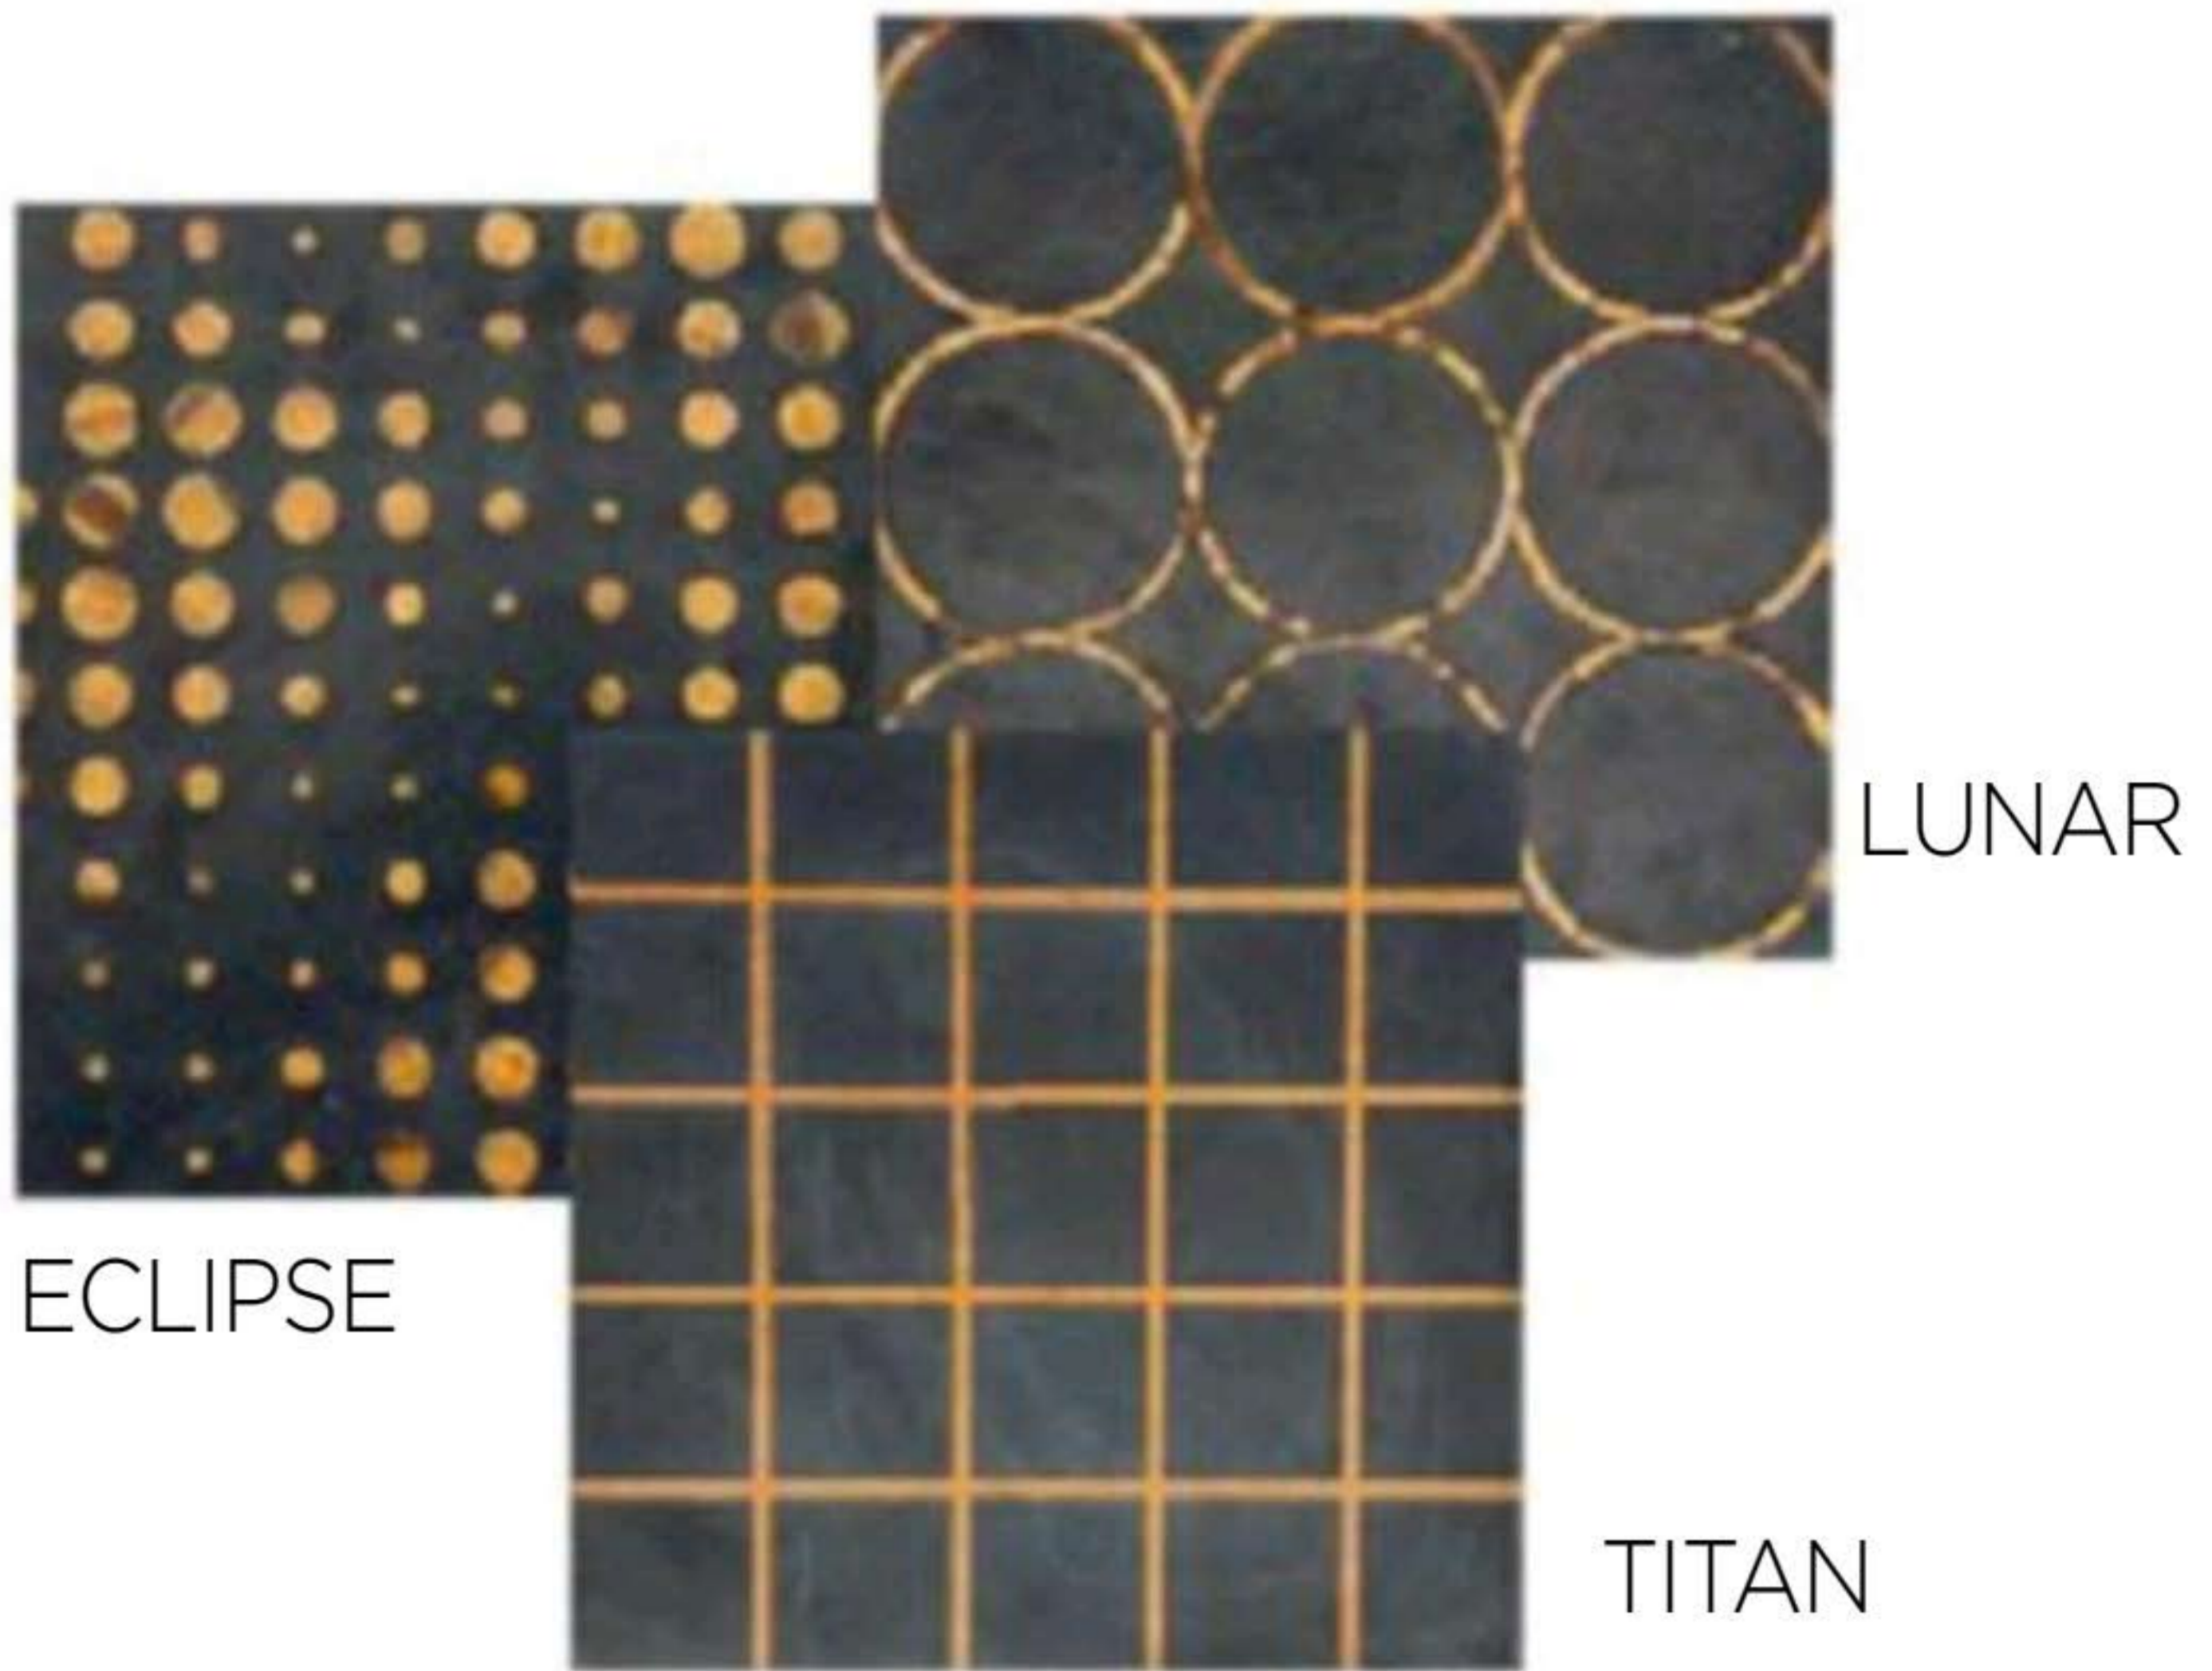

'ECLIPSE', 'LUNAR' AND 'TITAN' INLAY STONE FROM THE LUSSO COLLECTION, **TOPSTONA**

MAGZTER

MAGZTER

Clipped from - [AD Architectural Digest India](#) - September 2019

Read it digitally on the Magzter app